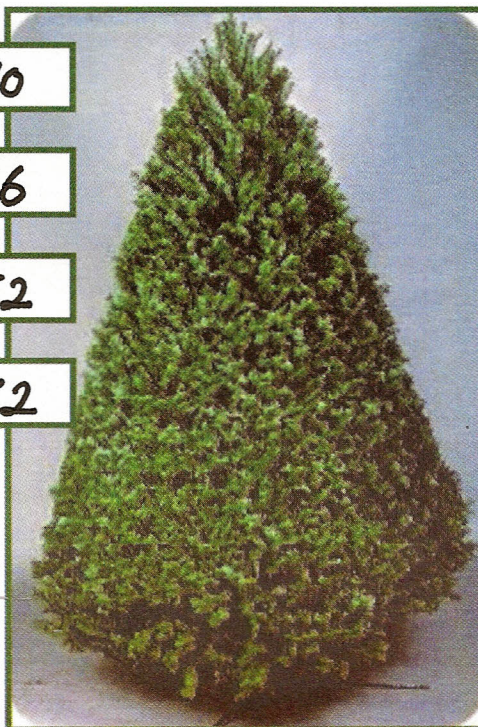

9/10-\$158

Noble Fir- layered with more space.

S-\$ 25

L-\$ 30

Noble Fir Wreath Decorated*

Sm is 20" overall diameter
Lrg is 27" overall diameter

\$2.75
ft.

Cedar Garland

5/6-\$ 40

6/7-\$46

7/8-\$ 52

8/9-\$ 72

Douglas Fir- bushy and less layered.

* Does Not Include Bow